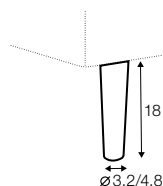

divan right / or left

cozy corner right / or left

corner 90° no. 1

corner 90° no. 2

accessories

neckrest L-77

neckrest L-62

endpart left / or right

armrest protection

extra dimensions

depth of seat

legs

no. 141A
wood
recommended

no. 152
wood

no. 91
wood

no. 153
wood