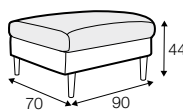

classic

COVERS

fixed

loose
with velcro

SPECIAL

modular
system

Drawings shown height with leg no. 141A H-14.

armchair

armchair wide

footstool 90x70

2 seater

3 seater

3XL seater (divided, two cushions)

3XL seater (divided, three cushions)

set 1 right / or left

2 seater left / or right
+ chaiselongue right / or left

set 2 right / or left

3 seater left / or right
+ chaiselongue wide right / or left

set 3 right / or left

2 seater left / or right + divan right / or left

set 4 right / or left

3 seater left / or right + divan right / or left