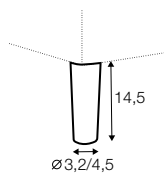

divan right / or left

cozy corner right / or left

corner 90° no. 1

corner 90° no. 2

accessories

neckrest L-77

neckrest L-62

endpart left / or right

armrest protection

extra dimensions

depth of seat

legs

no. 141A
wood
recommended

no. 152
wood

no. 91
wood

no. 153
wood