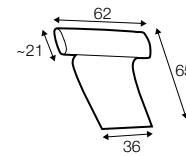

set 13
armchair left + corner 30°
+ armchair right

set 14
armchair wide left + corner 30°
+ armchair wide right

modular system

elements of the modular system

armchair left / or right

armchair without armrests

armchair wide left / or right

armchair wide without armrests

2 seater left / or right

2 seater without armrests

3 seater left / or right

3 seater without armrests

chaiselongue right / or left

chaiselongue wide right / or left

divan right / or left

cozy corner right / or left

corner 90° no. 1

corner 90° no. 2

accessories

neckrest L-77

neckrest L-62

endpart left / or right

armrest protection

extra dimensions

depth of seat

legs

no. 141A
wood
recommended

no. 152
wood

no. 91
wood

no. 153
wood