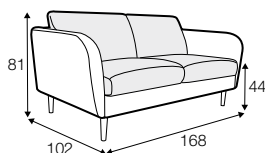

classic

COVERS

fixed

loose
with velcro

SPECIAL

modular
system

Drawings shown height with leg no. 141A H-14.

armchair

armchair wide

footstool 90x70

2 seater

3 seater

3XL seater (divided, two cushions)

3XL seater (divided, three cushions)

set 1 right / or left

2 seater left / or right
+ chaiselongue right / or left

set 2 right / or left

3 seater left / or right
+ chaiselongue wide right / or left

set 3 right / or left

2 seater left / or right + divan right / or left

set 4 right / or left

3 seater left / or right + divan right / or left