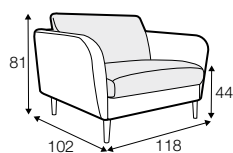

classic

COVERS

fixed

loose
with velcro

SPECIAL

modular
system

Drawings shown height with leg no. 141A H-14.

armchair

armchair wide

footstool 90x70

2 seater

3 seater

3XL seater (divided, two cushions)

3XL seater (divided, three cushions)

set 1 right / or left

2 seater left / or right
+ chaiselongue right / or left

set 2 right / or left

3 seater left / or right
+ chaiselongue wide right / or left

set 3 right / or left

2 seater left / or right + divan right / or left

set 4 right / or left

3 seater left / or right + divan right / or left

set 5 right / or left
3 seater left / or right + cozy corner right / or left

set 6
divan left + 2 seater without armrests + divan right

set 7 left / or right
divan left / or right + 2 seater without armrests
+ chaiselongue right / or left