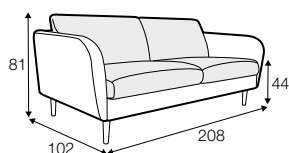

classic

COVERS

fixed

loose
with velcro

SPECIAL

modular
system

Drawings shown height with leg no. 141A H-14.

armchair

armchair wide

footstool 90x70

2 seater

3 seater

3XL seater (divided, two cushions)

3XL seater (divided, three cushions)

set 1 right / or left

2 seater left / or right
+ chaiselongue right / or left