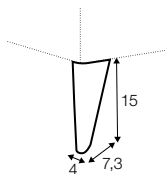

divan right / or left

cozy corner right / or left

corner 90° no. 1

corner 90° no. 2

accessories

neckrest L-77

neckrest L-62

endpart left / or right

armrest protection

extra dimensions

depth of seat

legs

no. 141A
wood
recommended

no. 152
wood

no. 91
wood

no. 153
wood