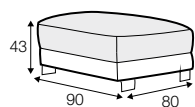

LCV loose with velcro

modular system

All elements are also available without deco cushions.

armchair

footstool 90x80

2 seater

3 seater divided

4 seater divided

set 1

divan left + 2 seater without armrests + divan right

set 2

divan left + 4 seater without armrests + divan right

set 3 right / or left

2 seater left / or right + divan right / or left

set 4 right / or left