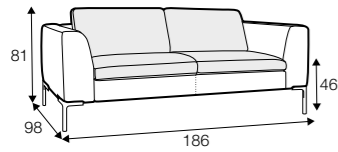

Elton

All elements available also with one seat cushion.
Drawings show combinations with armrest I. Combinations with armrest II are properly shorter in width.
Ravioli deco cushions available only in fabric.

2 seater

Elton

modular system

elements of the modular system