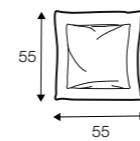

accessories

ravioli deco
cushion
55x55