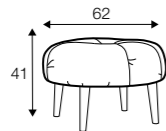

footstool ø62