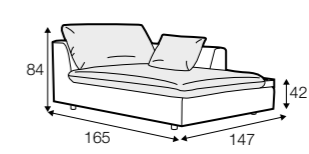

set 2 right / or left
footstool 108x106 with tray 103x19x9 + 3 seater without armrests
+ chaiselongue without armrests

modular system

Milou

elements of modular system

3 seater left / or right

3 seater without armrests

chaiselongue right / or left with tray 55x19x6

chaiselongue
without armrests

corner 90°

element 130x108
left / or right

element 108x108

extra dimensions

accessories

cushion 53x53