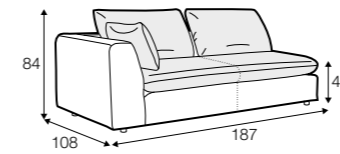

designed by: Böttcher&Kayser

M. Böttcher *K. Kayser*

All elements are freestanding.

footstool 108x86

footstool 108x106
with tray 103x19x9

3 seater

set 1 right / or left
3 seater left / or right + chaiselongue right / or left with tray 55x19x6

set 2 right / or left
footstool 108x106 with tray 103x19x9 + 3 seater without armrests
+ chaiselongue without armrests

modular system

Milou

elements of modular system

3 seater left / or right

3 seater without armrests