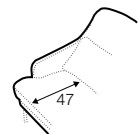

— Pixie

extra dimensions

depth of seat

accessories

roll cushion

legs

no. 195
metal chrome
and painted black

no. 196
wood

Alice

Alice

designed by: Dan Ithreborn

armchair

extra dimensions

depth of seat

legs

no. 162A
metal painted
black,
or brass gold
front: armchair