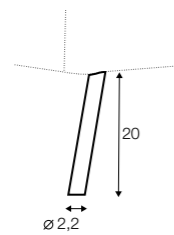

Alice

Alice

designed by: Dan Ithreborn

armchair

extra dimensions

depth of seat

legs

no. 162A
metal painted
black,
or brass gold
front: armchair