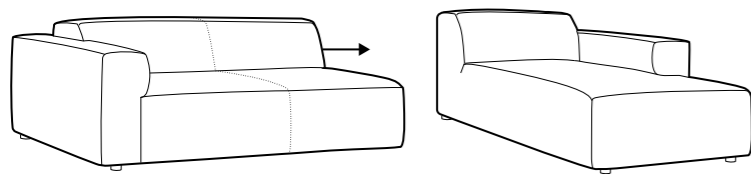

Annie

All elements are freestanding.

3 seater

set 1 right / or left
element 134x102 left or / right + chaiselongue right / or left

modular system

elements of the modular system

3 seater left / or right

3 seater without armrests

Annie

element 134x102 left / or right

element 112x102 without armrests

corner 90°

chaiselongue right / or left

bench 145x102 left or right

extra dimensions

depth of seat