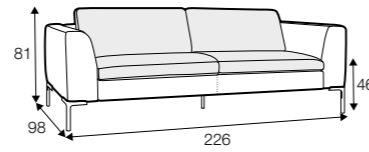

Elton

All elements available also with one seat cushion.
Drawings show combinations with armrest I. Combinations with armrest II are properly shorter in width.
Ravioli deco cushions available only in fabric.

3 seater

Elton

modular system

elements of the modular system