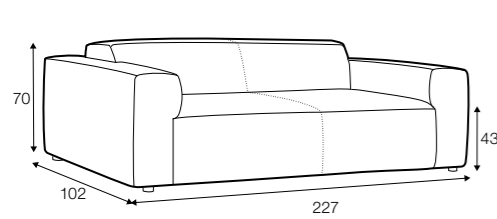

set 2 right / or left
footstool 108x106 with tray 103x19x9 + 3 seater without armrests
+ chaiselongue without armrests

modular system

Milou

elements of modular system

3 seater left / or right

3 seater without armrests

chaiselongue right / or left with tray 55x19x6

chaiselongue
without armrests

corner 90°

element 130x108
left / or right

element 108x108

extra dimensions

accessories

cushion 53x53

Annie

All elements are freestanding.

3 seater

set 1 right / or left
element 134x102 left or / right + chaiselongue right / or left

modular system

elements of the modular system

3 seater left / or right

3 seater without armrests

Annie

element 134x102 left / or right

element 112x102 without armrests

corner 90°

chaiselongue right / or left

bench 145x102 left or right

extra dimensions

depth of seat