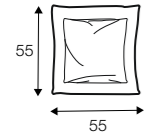

corner 90°

bench right / or left

chaiselongue right / or left

chaiselongue
 wide right / or left

extra dimensions

depth of seat

accessories

ravioli deco
cushion
55x55
only in fabric