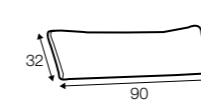

set 2 right / or left
footstool 108x106 with tray 103x19x9 + 3 seater without armrests
+ chaiselongue without armrests

modular system

Milou

elements of modular system

3 seater left / or right

3 seater without armrests

chaiselongue right / or left with tray 55x19x6

chaiselongue
without armrests

corner 90°

element 130x108
left / or right

element 108x108

extra dimensions

accessories

cushion 53x53