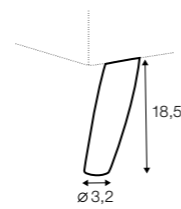

extra dimensions

depth of seat

legs

no. 160
metal chrome,
painted black
front: armchair
footstool

no. 160A
metal chrome,
painted black
back: armchair

no. 210
wood
front: armchair
footstool

no. 210A
wood
back: armchair