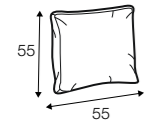

cushion 55x55
box bordered