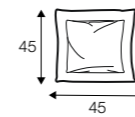

ravioli deco
cushion
45x45