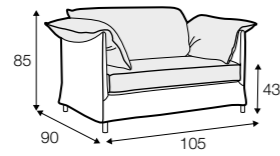

Lotus

Lotus

outdoor

designed by: Steven Schilte

Not available for UK market.

footstool 100x80

armchair

2 seater

3 seater

4 seater

daybed

Lotus

extra dimensions

depth of seat

accessories

additional outdoor cover
for all elements
example 4 seater cover