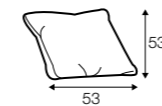

set 2 right / or left
footstool 108x106 with tray 103x19x9 + 3 seater without armrests
+ chaiselongue without armrests

modular system

Milou

elements of modular system

3 seater left / or right

3 seater without armrests

chaiselongue right / or left with tray 55x19x6

chaiselongue
without armrests

corner 90°

element 130x108
left / or right

element 108x108

extra dimensions

accessories

cushion 53x53