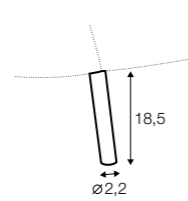

extra dimensions

depth of seat

legs

no. 160
metal chrome,
painted black
front: armchair
footstool

no. 160A
metal chrome,
painted black
back: armchair

no. 210
wood
front: armchair
footstool

no. 210A
wood
back: armchair