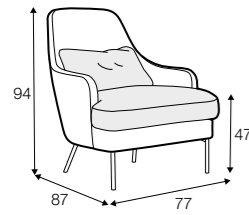

2,5 seater sofa bed

3 seater sofa bed

set 1 right / or left

2,5 seater sofa bed left / or right + chaiselongue with box right / or left

set 2 right / or left

3 seater sofa bed left / or right + chaiselongue wide with box right / or left

— Pixie

extra dimensions

depth of seat

accessories

roll cushion

legs

no. 195
metal chrome
and painted black

no. 196
wood

Alice

Alice

designed by: Dan Ithreborn

armchair

extra dimensions

depth of seat

legs

no. 162A
metal painted
black,
or brass gold
front: armchair