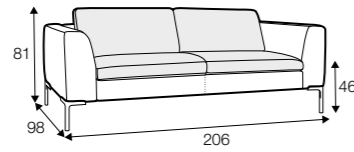

Elton

All elements available also with one seat cushion.
Drawings show combinations with armrest I. Combinations with armrest II are properly shorter in width.
Ravioli deco cushions available only in fabric.

2,5 seater

Elton

modular system

elements of the modular system