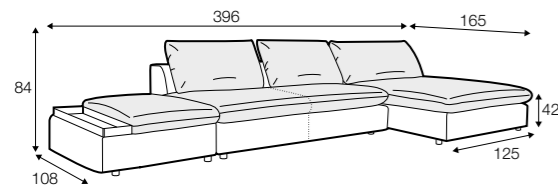

designed by: Böttcher&Kayser

M. Böttcher *K. Kayser*

All elements are freestanding.

footstool 108x86

footstool 108x106
with tray 103x19x9

3 seater

set 1 right / or left
3 seater left / or right + chaiselongue right / or left with tray 55x19x6

set 2 right / or left
footstool 108x106 with tray 103x19x9 + 3 seater without armrests
+ chaiselongue without armrests

modular system

Milou

elements of modular system

3 seater left / or right

3 seater without armrests