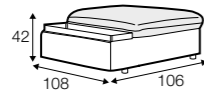

designed by: Böttcher&Kayser

M. Böttcher *K. Kayser*

All elements are freestanding.

footstool 108x86

footstool 108x106
with tray 103x19x9

3 seater

set 1 right / or left
3 seater left / or right + chaiselongue right / or left with tray 55x19x6

set 2 right / or left
footstool 108x106 with tray 103x19x9 + 3 seater without armrests
+ chaiselongue without armrests

modular system

Milou

elements of modular system

3 seater left / or right

3 seater without armrests