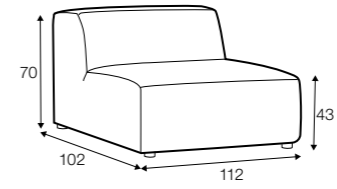

Annie

All elements are freestanding.

3 seater

set 1 right / or left
element 134x102 left or / right + chaiselongue right / or left

modular system

elements of the modular system

3 seater left / or right

3 seater without armrests

Annie

element 134x102 left / or right

element 112x102 without armrests

corner 90°

chaiselongue right / or left

bench 145x102 left or right

extra dimensions

depth of seat