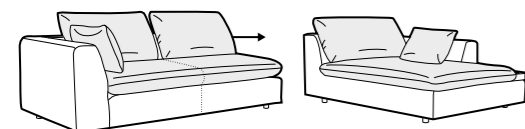

designed by: Böttcher&Kayser

M. Böttcher *K. Kayser*

All elements are freestanding.

footstool 108x86

footstool 108x106
with tray 103x19x9

3 seater

set 1 right / or left
3 seater left / or right + chaiselongue right / or left with tray 55x19x6

set 2 right / or left
footstool 108x106 with tray 103x19x9 + 3 seater without armrests
+ chaiselongue without armrests

modular system

Milou

elements of modular system

3 seater left / or right

3 seater without armrests