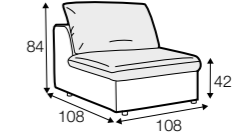

set 2 right / or left
footstool 108x106 with tray 103x19x9 + 3 seater without armrests
+ chaiselongue without armrests

modular system

Milou

elements of modular system

3 seater left / or right

3 seater without armrests

chaiselongue right / or left with tray 55x19x6

chaiselongue
without armrests

corner 90°

element 130x108
left / or right

element 108x108

extra dimensions

accessories

cushion 53x53