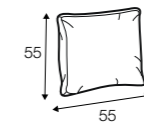

cushion 55x55
box bordered