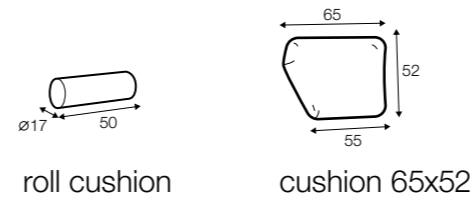

set 2 right / or left
3 seater sofa bed left / or right + chaiselongue wide with box right / or left

— Frances

extra dimensions

depth of seat

accessories

roll cushion

cushion 65x52

legs