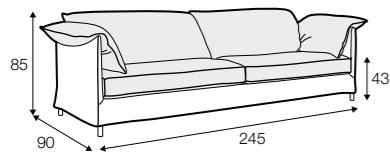

Lotus

Lotus

outdoor

designed by: Steven Schilte

Not available for UK market.

footstool 100x80

armchair

2 seater

3 seater

4 seater

daybed

Lotus

extra dimensions

depth of seat

accessories

additional outdoor cover
for all elements
example 4 seater cover