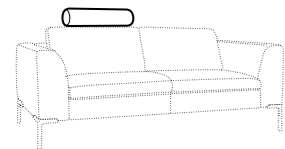

headrest with roll 70