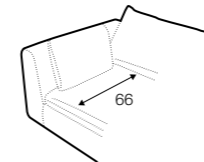

designed by: Böttcher&Kayser

M. Böttcher *K. Kayser*

All elements are freestanding.

footstool 108x86

footstool 108x106
with tray 103x19x9

3 seater

set 1 right / or left
3 seater left / or right + chaiselongue right / or left with tray 55x19x6

set 2 right / or left
footstool 108x106 with tray 103x19x9 + 3 seater without armrests
+ chaiselongue without armrests

modular system

Milou

elements of modular system

3 seater left / or right

3 seater without armrests

chaiselongue right / or left with tray 55x19x6

chaiselongue
without armrests

corner 90°

element 130x108
left / or right

element 108x108

extra dimensions

accessories

cushion 53x53