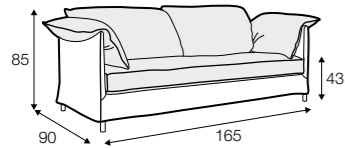

Lotus

Lotus

outdoor

designed by: Steven Schilte

Not available for UK market.

footstool 100x80

armchair

2 seater

3 seater

4 seater

daybed

Lotus

extra dimensions

depth of seat

accessories

additional outdoor cover
for all elements
example 4 seater cover