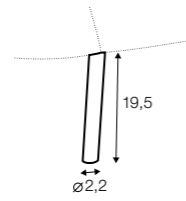

Alice

Alice

designed by: Dan Ithreborn

armchair

extra dimensions

depth of seat

legs

no. 162A
metal painted
black,
or brass gold
front: armchair