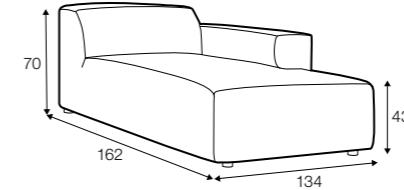

Annie

All elements are freestanding.

3 seater

set 1 right / or left
element 134x102 left or / right + chaiselongue right / or left

modular system

elements of the modular system

3 seater left / or right

3 seater without armrests

Annie

element 134x102 left / or right

element 112x102 without armrests

corner 90°

chaiselongue right / or left

bench 145x102 left or right

extra dimensions

depth of seat