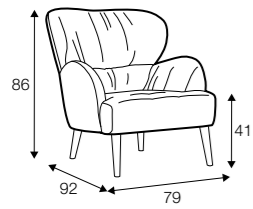

Alice

Alice

designed by: Dan Ithreborn

armchair

extra dimensions

depth of seat

legs

no. 162A
metal painted
black,
or brass gold
front: armchair

no. 160D
metal painted
black,
or brass gold
back: armchair

no. 212
wood
front

no. 212A
wood
back

Ross

Ross

designed by: Ian Archer

armchair

footstool ø62