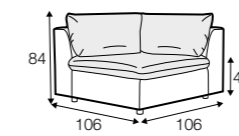

set 2 right / or left
footstool 108x106 with tray 103x19x9 + 3 seater without armrests
+ chaiselongue without armrests

modular system

Milou

elements of modular system

3 seater left / or right

3 seater without armrests

chaiselongue right / or left with tray 55x19x6

chaiselongue
without armrests

corner 90°

element 130x108
left / or right

element 108x108

extra dimensions

accessories

cushion 53x53