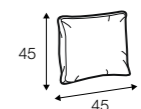

cushion 45x45
box bordered