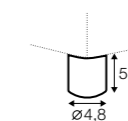

legs

no. 173
wood