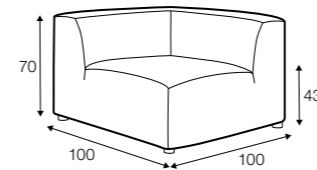

chaiselongue right / or left with tray 55x19x6

chaiselongue
without armrests

corner 90°

element 130x108
left / or right

element 108x108

extra dimensions

accessories

cushion 53x53

Annie

All elements are freestanding.

3 seater

set 1 right / or left
element 134x102 left or / right + chaiselongue right / or left

modular system

elements of the modular system

3 seater left / or right

3 seater without armrests

Annie

element 134x102 left / or right

element 112x102 without armrests

corner 90°

chaiselongue right / or left

bench 145x102 left or right

extra dimensions

depth of seat