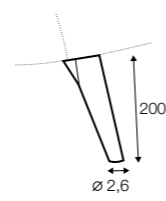

no. 212A
wood
back