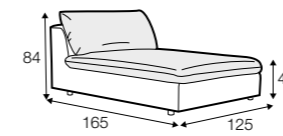

set 2 right / or left
footstool 108x106 with tray 103x19x9 + 3 seater without armrests
+ chaiselongue without armrests

modular system

Milou

elements of modular system

3 seater left / or right

3 seater without armrests

chaiselongue right / or left with tray 55x19x6

chaiselongue
without armrests

corner 90°

element 130x108
left / or right

element 108x108

extra dimensions

accessories

cushion 53x53