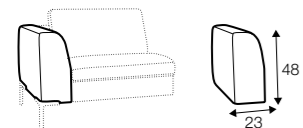

ravioli deco
cushion
45x45
only in fabric

ravioli deco
cushion
65x35
only in fabric

cushion 55x55
box bordered

cushion 45x45
box bordered

headrest with roll 70

headrest with roll 50

endpart left / or right

armrest I