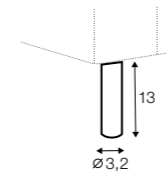

— Pixie

extra dimensions

depth of seat

accessories

roll cushion

legs

no. 195
metal chrome
and painted black

no. 196
wood