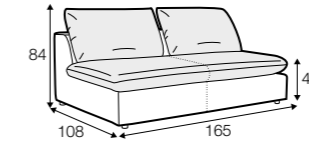

set 2 right / or left
footstool 108x106 with tray 103x19x9 + 3 seater without armrests
+ chaiselongue without armrests

modular system

Milou

elements of modular system

3 seater left / or right

3 seater without armrests

chaiselongue right / or left with tray 55x19x6

chaiselongue
without armrests

corner 90°

element 130x108
left / or right

element 108x108

extra dimensions

accessories

cushion 53x53