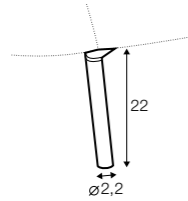

legs

no. 160
metal chrome,
painted black
front: armchair
footstool