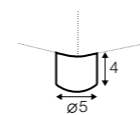

legs

no. 37C
plastic