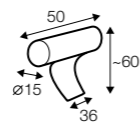

ravioli deco
cushion
45x45
only in fabric

ravioli deco
cushion
65x35
only in fabric

cushion 55x55
box bordered

cushion 45x45
box bordered

headrest with roll 70

headrest with roll 50

endpart left / or right

armrest I