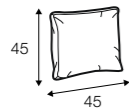

cushion 45x45
box bordered