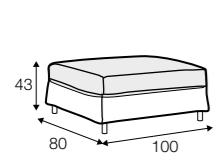

Lotus

Lotus

outdoor

designed by: Steven Schilte

Not available for UK market.

footstool 100x80

armchair

2 seater

3 seater

4 seater

daybed

Lotus

extra dimensions

depth of seat

accessories

additional outdoor cover
for all elements
example 4 seater cover