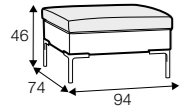

All elements available also with one seat cushion.
Drawings show combinations with armrest I. Combinations with armrest II are properly shorter in width.
Ravioli deco cushions available only in fabric.

footstool 94x74