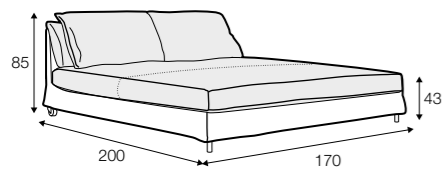

Lotus

Lotus

outdoor

designed by: Steven Schilte

Not available for UK market.

footstool 100x80

armchair

2 seater

3 seater

4 seater

daybed

Lotus

extra dimensions

depth of seat

accessories

additional outdoor cover
for all elements
example 4 seater cover