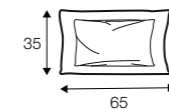

ravioli deco
cushion
65x35