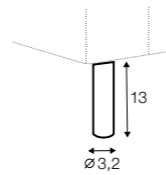

— Pixie

extra dimensions

depth of seat

accessories

roll cushion

legs

no. 195
metal chrome
and painted black

no. 196
wood