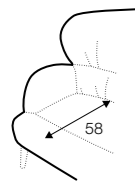

extra dimensions

depth of seat