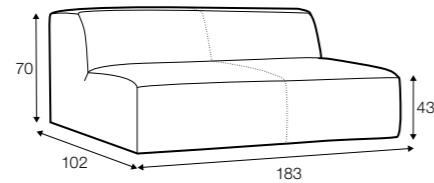

chaiselongue right / or left with tray 55x19x6

chaiselongue
without armrests

corner 90°

element 130x108
left / or right

element 108x108

extra dimensions

accessories

cushion 53x53

Annie

All elements are freestanding.

3 seater

set 1 right / or left
element 134x102 left or / right + chaiselongue right / or left

modular system

elements of the modular system

3 seater left / or right

3 seater without armrests

Annie

element 134x102 left / or right

element 112x102 without armrests

corner 90°

chaiselongue right / or left

bench 145x102 left or right

extra dimensions

depth of seat