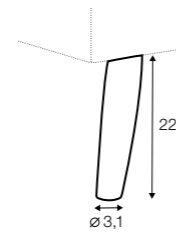

extra dimensions

depth of seat

legs

no. 160
metal chrome,
painted black
front: armchair
footstool

no. 160A
metal chrome,
painted black
back: armchair

no. 210
wood
front: armchair
footstool

no. 210A
wood
back: armchair

3 seater

4 seater

daybed

Lotus

extra dimensions

depth of seat

accessories

additional outdoor cover
for all elements
example 4 seater cover