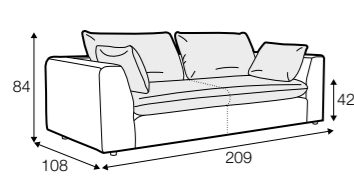

designed by: Böttcher&Kayser

M. Böttcher *K. Kayser*

All elements are freestanding.

footstool 108x86

footstool 108x106
with tray 103x19x9

3 seater

set 1 right / or left
3 seater left / or right + chaiselongue right / or left with tray 55x19x6

set 2 right / or left
footstool 108x106 with tray 103x19x9 + 3 seater without armrests
+ chaiselongue without armrests

modular system

Milou

elements of modular system

3 seater left / or right

3 seater without armrests