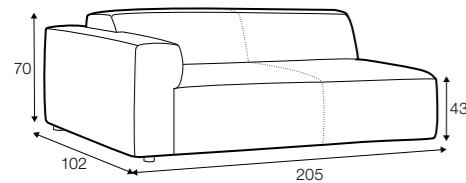

Annie

All elements are freestanding.

3 seater

set 1 right / or left
element 134x102 left or / right + chaiselongue right / or left

modular system

elements of the modular system

3 seater left / or right

3 seater without armrests

Annie

element 134x102 left / or right

element 112x102 without armrests

corner 90°

chaiselongue right / or left

bench 145x102 left or right

extra dimensions

depth of seat