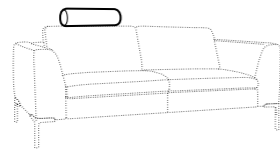

headrest with roll 50