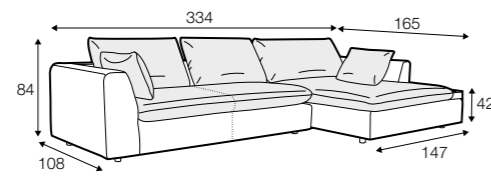

designed by: Böttcher&Kayser

M. Böttcher *K. Kayser*

All elements are freestanding.

footstool 108x86

footstool 108x106
with tray 103x19x9

3 seater

set 1 right / or left
3 seater left / or right + chaiselongue right / or left with tray 55x19x6

set 2 right / or left
footstool 108x106 with tray 103x19x9 + 3 seater without armrests
+ chaiselongue without armrests

modular system

Milou

elements of modular system

3 seater left / or right

3 seater without armrests