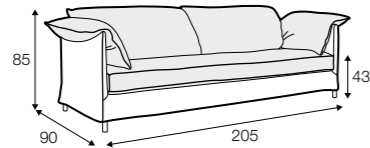

Lotus

Lotus

outdoor

designed by: Steven Schilte

Not available for UK market.

footstool 100x80

armchair

2 seater

3 seater

4 seater

daybed

Lotus

extra dimensions

depth of seat

accessories

additional outdoor cover
for all elements
example 4 seater cover