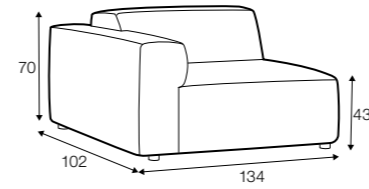

Annie

All elements are freestanding.

3 seater

set 1 right / or left
element 134x102 left or / right + chaiselongue right / or left

modular system

elements of the modular system

3 seater left / or right

3 seater without armrests

Annie

element 134x102 left / or right

element 112x102 without armrests

corner 90°

chaiselongue right / or left

bench 145x102 left or right

extra dimensions

depth of seat