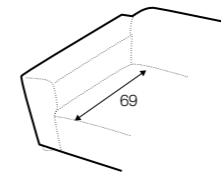

Annie

All elements are freestanding.

3 seater

set 1 right / or left
element 134x102 left or / right + chaiselongue right / or left

modular system

elements of the modular system

3 seater left / or right

3 seater without armrests

Annie

element 134x102 left / or right

element 112x102 without armrests

corner 90°

chaiselongue right / or left

bench 145x102 left or right

extra dimensions

depth of seat