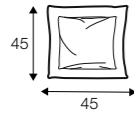

corner 90°

bench right / or left

chaiselongue right / or left

chaiselongue
 wide right / or left

extra dimensions

depth of seat

accessories

ravioli deco
cushion
55x55
only in fabric