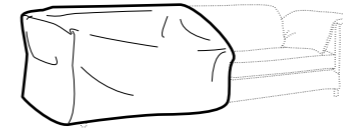

Lotus

Lotus

outdoor

designed by: Steven Schilte

Not available for UK market.

footstool 100x80

armchair

2 seater

3 seater

4 seater

daybed

Lotus

extra dimensions

depth of seat

accessories

additional outdoor cover
for all elements
example 4 seater cover