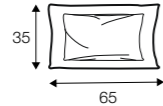

ravioli deco
cushion
65x35
only in fabric