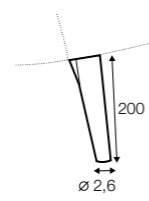

no. 212
wood
front