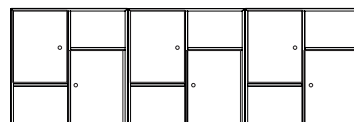

Doors and drawers: Lacquered chipboard and oak melamine chipboard.

Legs and knobs: Solid oiled oak/metal/steel.

Box: Felt fabric.

INFO

Maximum load: 10 kg evenly spread, max 5 kg/shelf.

Assembled.

WALL HUNG

FLOOR STANDING

Z

DESIGN BY:
Tenzo Design studio

1430 Cube

W:70 x D:32 x H:70 cm

Soft white - 005

Fog grey - 009

Grey - 014