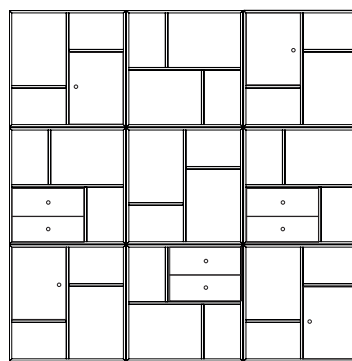

Design your wall

Z is a shelf module system with endless possibilities. Choose a stand-alone shelf, a full wall, or anything between. Add door and drawer inserts or boxes to fully complete your Z shelf and turn it in to a storage unit.

Multifunction

The Z cubes can be turned in two ways to create a nice pattern. The wall fittings (included) are adjustable to facilitate hanging the shelves side by side. The shelf also comes with four foot pads and can be placed on the floor. Oak coloured legs can be added as an extra accessory.

Doors and drawers: Lacquered chipboard and oak melamine chipboard.

Legs and knobs: Solid oiled oak/metal/steel.

Box: Felt fabric.

INFO

Maximum load: 10 kg evenly spread, max 5 kg/shelf.

Assembled.

WALL HUNG

FLOOR STANDING

Z

DESIGN BY:
Tenzo Design studio

1430 Cube

W:70 x D:32 x H:70 cm

Soft white - 005

Fog grey - 009

Grey - 014