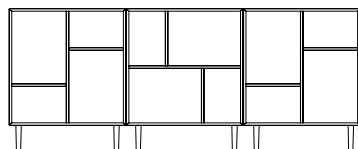

Doors and drawers: Lacquered chipboard and oak melamine chipboard.

Legs and knobs: Solid oiled oak/metal/steel.

Box: Felt fabric.

INFO

Maximum load: 10 kg evenly spread, max 5 kg/shelf.

Assembled.

WALL HUNG

FLOOR STANDING

Z

DESIGN BY:
Tenzo Design studio

1430 Cube

W:70 x D:32 x H:70 cm

Soft white - 005

Fog grey - 009

Grey - 014