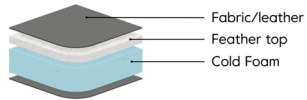

Feather soft (Comfort C2)

Seat
Cold foam with a feather top.